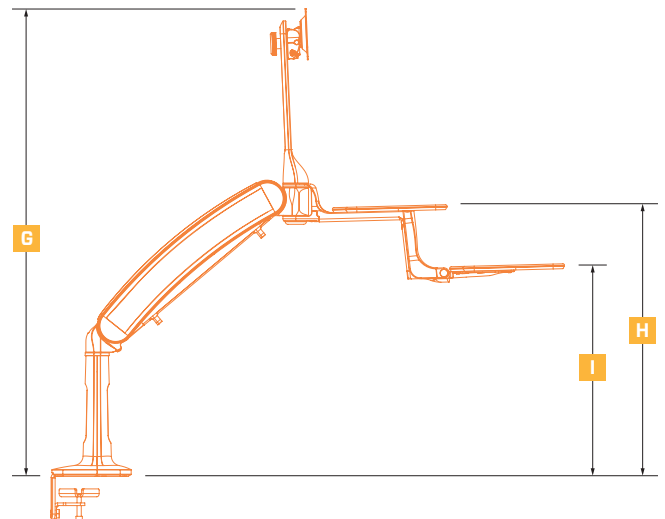

MAESTRO ENCORE

	SPEC DESCRIPTION	MEASUREMENT
A	Tray Width (keyboard and secondary)	28.00"
B	Tray Depth (keyboard and secondary)	9.00"
C	Mount Width	5.50"
D	Mount Depth	7.00"
E	Total Width in Stowed Position	37.128"
F	Total Depth in Stowed Position*	17.564"
G	VESA Mount Height (range)**	19.065" - 41.307"
H	Secondary Tray Height (range)***	0.004" - 22.371"
I	Keyboard Tray Height (range)***	-6.910" - 18.759"
	Keyboard Tray Height Adjustment	3.43"
	Monitor Height Adjustment	8.3"

	SPEC DESCRIPTION	MEASUREMENT
	Keyboard Tray Tilt	15° away
	Keyboard Tray Tilt	4° toward
	Screen Rotation	90°
	Monitor Tower Swivel	90° left
	Monitor Tower Swivel	90° right
	Monitor Tilt	40° away
	Monitor Tilt	5° toward
	Weight Capacity - Single Screen	6.5 - 24.5 lbs.
	Weight Capacity - Dual Screen	1.5 - 19.5 lbs.
	Weight - Single	34 lbs.
	Weight - Dual	39 lbs.

*VESA MOUNT HEIGHT IS MEASURED FROM TOP OF WORK SURFACE TO TOP OF VESA MOUNT (INCLUDING 8.3" MONITOR HEIGHT RANGE).

**KEYBOARD AND SECONDARY TRAY HEIGHTS ARE MEASURED FROM TOP OF WORK SURFACE TO TOP OF THE TRAY.