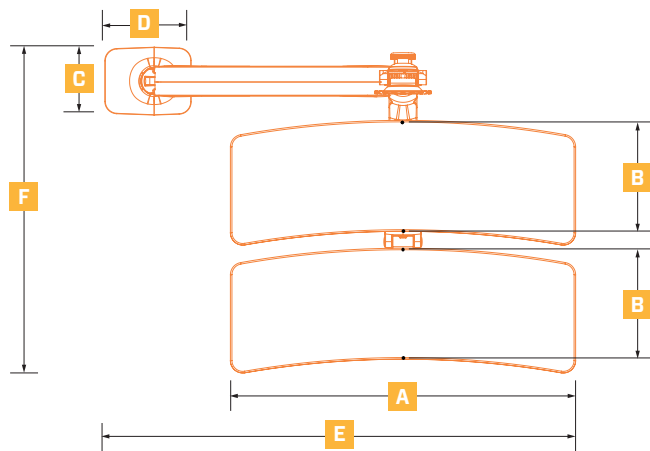

MAESTRO ENCORE

	SPEC DESCRIPTION	MEASUREMENT
A	Tray Width (keyboard and secondary)	28.00"
B	Tray Depth (keyboard and secondary)	9.00"
C	Mount Width	5.50"
D	Mount Depth	7.00"
E	Total Width in Stowed Position	37.128"
F	Total Depth in Stowed Position*	17.564"
G	VESA Mount Height (range)**	19.065" - 41.307"
H	Secondary Tray Height (range)***	0.004" - 22.371"
I	Keyboard Tray Height (range)***	-6.910" - 18.759"
	Keyboard Tray Height Adjustment	3.43"
	Monitor Height Adjustment	8.3"

	SPEC DESCRIPTION	MEASUREMENT
	Keyboard Tray Tilt	15° away
	Keyboard Tray Tilt	4° toward
	Screen Rotation	90°
	Monitor Tower Swivel	90° left
	Monitor Tower Swivel	90° right
	Monitor Tilt	40° away
	Monitor Tilt	5° toward
	Weight Capacity - Single Screen	6.5 - 24.5 lbs.
	Weight Capacity - Dual Screen	1.5 - 19.5 lbs.
	Weight - Single	34 lbs.
	Weight - Dual	39 lbs.

*VESA MOUNT HEIGHT IS MEASURED FROM TOP OF WORK SURFACE TO TOP OF VESA MOUNT (INCLUDING 8.3" MONITOR HEIGHT RANGE).

**KEYBOARD AND SECONDARY TRAY HEIGHTS ARE MEASURED FROM TOP OF WORK SURFACE TO TOP OF THE TRAY.