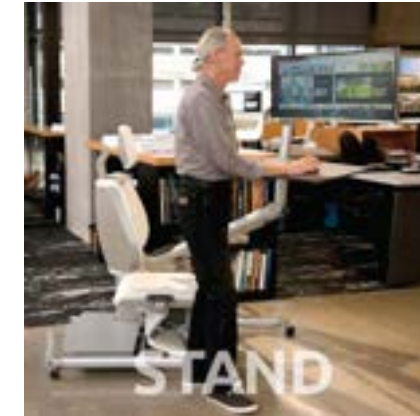

BodyBilt®

Experience Accelerated
Advancement in Workplace Mastery.

The **Altwork Station**.

Everything in the modern workspace has evolved except for how you interface with your computer. Desks and chairs are essentially what they've always been: office objects that you conform to, instead of them working cooperatively with you as a single unit. Increasingly, studies show that changing positions throughout the day is better for us.

Reduces the Highest Spends in Healthcare by Addressing Mental Health & Musculoskeletal Needs.

Improve the Work Experience Through Focus Pods Created While Using the Altwork Station.

Programmable Positions Make the Altwork Station **Easy to Use** for Executives and Key Personal Both at Work and at Home.

STANDARD FEATURES

- Independent height, depth, and tilt adjustments for both desk surface and monitor arm
- Includes standard VESA monitor mount
- Included magnet kit and mousepad hold keyboard and mouse in place
- 4 lockable casters for easy movement by one person
- Side table and additional monitor mounts available

DIMENSIONS

- Footprint of only 18 sq. ft.
- 34" wide by 55" long
- Sit/stand height adjusts from 18" to 50" from the floor
- Extends to 72" in full recline
- Weighs 210 lbs. (without monitors)
- Desktop is 29" wide x 16" long
- Designed for users 5'1" to 6'4" and up to 250 lbs.