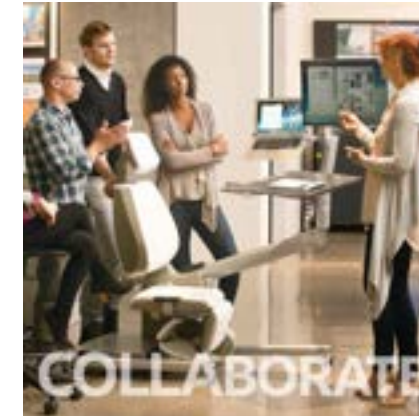

BodyBilt®

Experience Accelerated
Advancement in Workplace Mastery.

The **Altwork Station**.

Everything in the modern workspace has evolved except for how you interface with your computer. Desks and chairs are essentially what they've always been: office objects that you conform to, instead of them working cooperatively with you as a single unit. Increasingly, studies show that changing positions throughout the day is better for us.

Reduces the Highest Spends in Healthcare by Addressing Mental Health & Musculoskeletal Needs.

Improve the Work Experience Through Focus Pods Created While Using the Altwork Station.

Programmable Positions Make the Altwork Station **Easy to Use** for Executives and Key Personal Both at Work and at Home.

STANDARD FEATURES

- Independent height, depth, and tilt adjustments for both desk surface and monitor arm
- Includes standard VESA monitor mount
- Included magnet kit and mousepad hold keyboard and mouse in place
- 4 lockable casters for easy movement by one person
- Side table and additional monitor mounts available

DIMENSIONS

- Footprint of only 18 sq. ft.
- 34" wide by 55" long
- Sit/stand height adjusts from 18" to 50" from the floor
- Extends to 72" in full recline
- Weighs 210 lbs. (without monitors)
- Desktop is 29" wide x 16" long
- Designed for users 5'1" to 6'4" and up to 250 lbs.