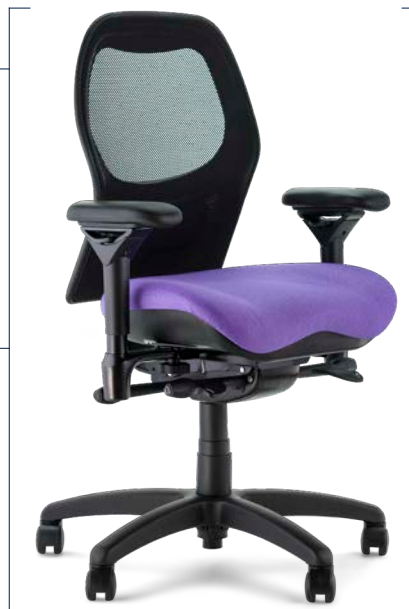

The chair's one-of-a-kind style illuminates the capabilities of clever, comfortable, and sensible seating. From the easily-adjustable lumbar support to the dependable design of the BodyBilt seat, it's a chair with a unique, natural draw.

MESH BACK MARVEL

Comfortable and contoured, the Sola's breathable mesh back blends support and comfort for your back. This versatile design makes it a great chair choice for the office.

CONTOURED & COMFORTABLE

Like all of our chairs, the Sola features the BodyBilt seat pan, ergonomically engineered for seated comfort and with a levels of contouring to meet individual needs and preference.

BETTER ON THE BASICS

From the curved design of the mesh back to the contours of the seat, the Sola is focused on providing ergonomic comfort with a more modern style.

ADJUSTABLE LUMBAR SUPPORT

The Sola's adjustable lumbar support moves easily through eight different heights. This puts critical lower back support at the perfect position for a much wider range of users.